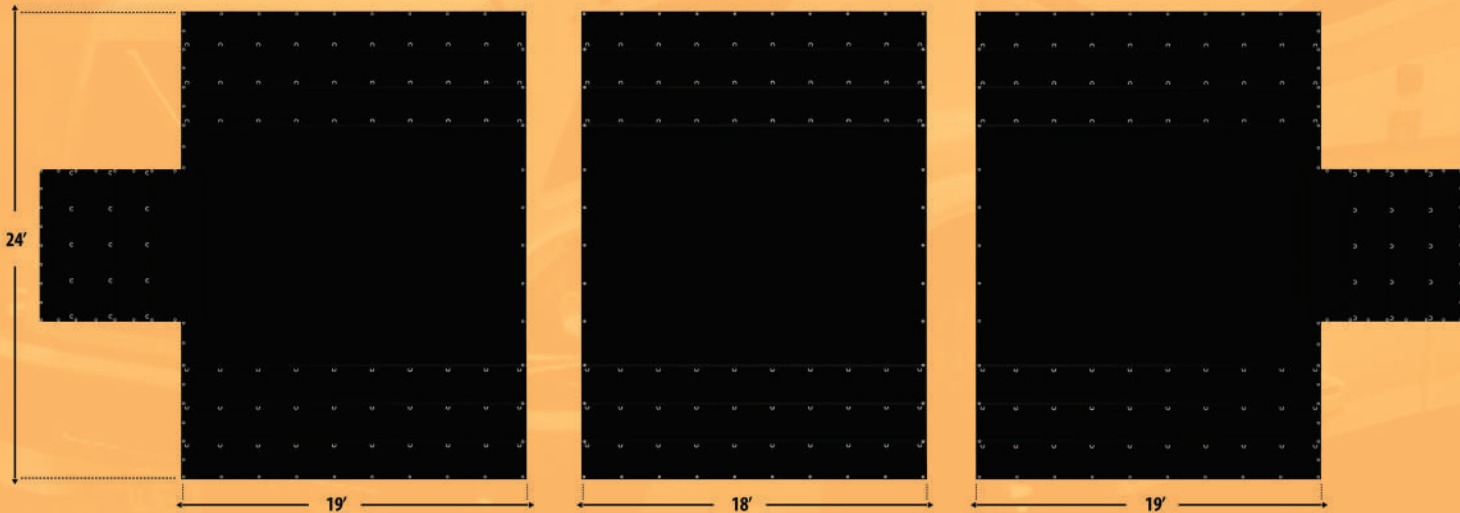

Truck Tarp 3 pc set - Lumber 24.5X18X8 / 18 Oz (2) + Steel 24.5x20 / 18 Oz (1)

- A 3 piece truck tarp set featuring two lumber tarps measuring 24' x 18' x 8' and one steel tarp measuring 24.5' x 20' is perfect for oversized loads.
- Made from 18 oz. of premium PVC coated polyester fabric with standard finish and sizes.
- High quality and resistant accessories, available in Black.
- 100% quality guarantee.