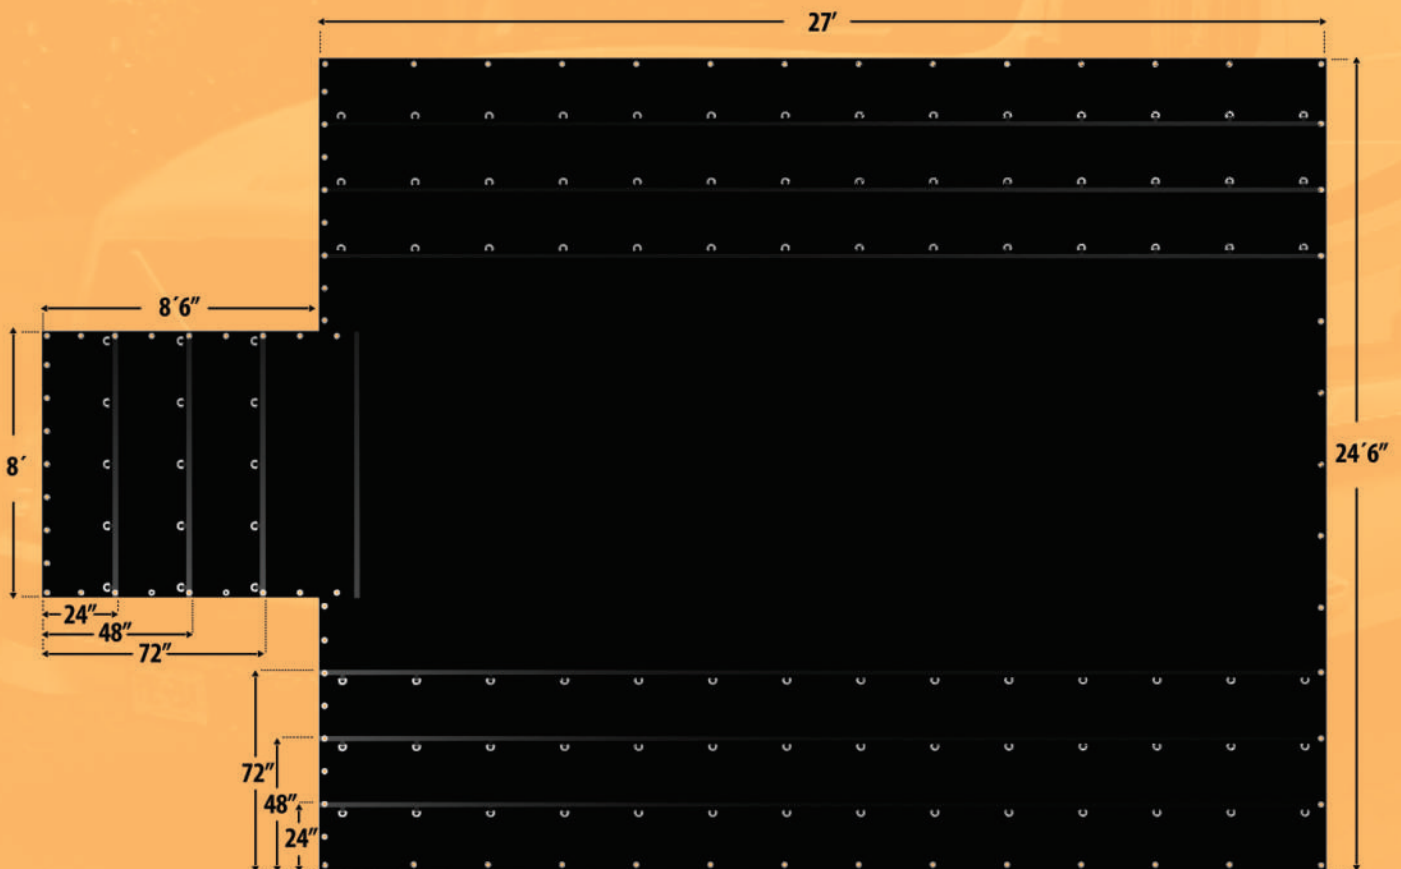

# Truck Tarp Lumber

## 8' drops / 14 Oz Rip Stop

- The 8' ft drops Lumber Tarp is a heavy-duty yet lightweight, weatherproof product to cover your materials on the road, ideal for flatbed trailers up to 53', manufactured in 14 oz premium PVC coated polyester fabric, ripstop scrim, perfect to cover your load safely.
- Available in black.
- 100% quality guarantee.