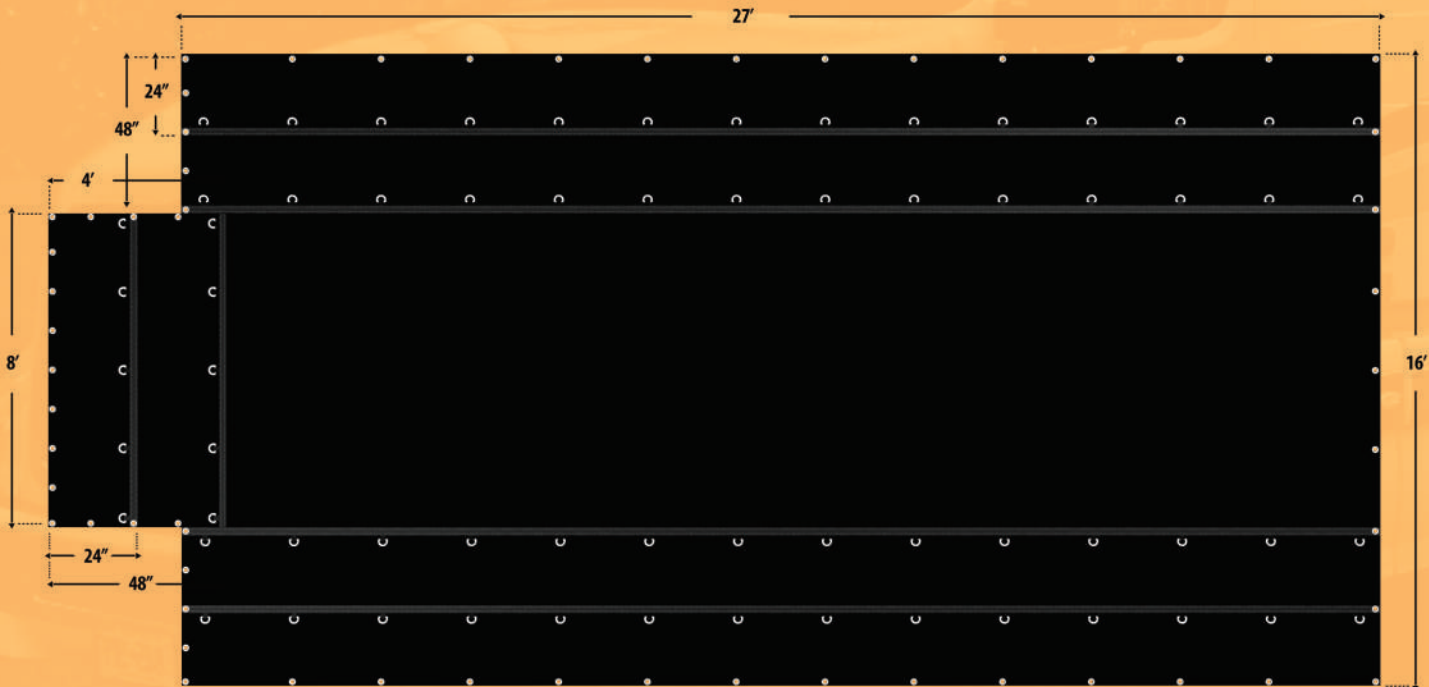

## Truck Tarp Lumber 4' drops / 18 Oz

- The 4' drop Lumber Tarp is a heavy duty and 100% waterproof product that protects your cargo even in the toughest conditions.
- It is ideal for flatbed trailers up to 53' with a standard finish and sizes.
- Made from 18 oz. of premium PVC coated polyester fabric, hermetically sealed with high quality and resistant accessories.
- Its flexibility ensures a quick fit for your load.
- Available in Black.
- 100% quality guarantee.