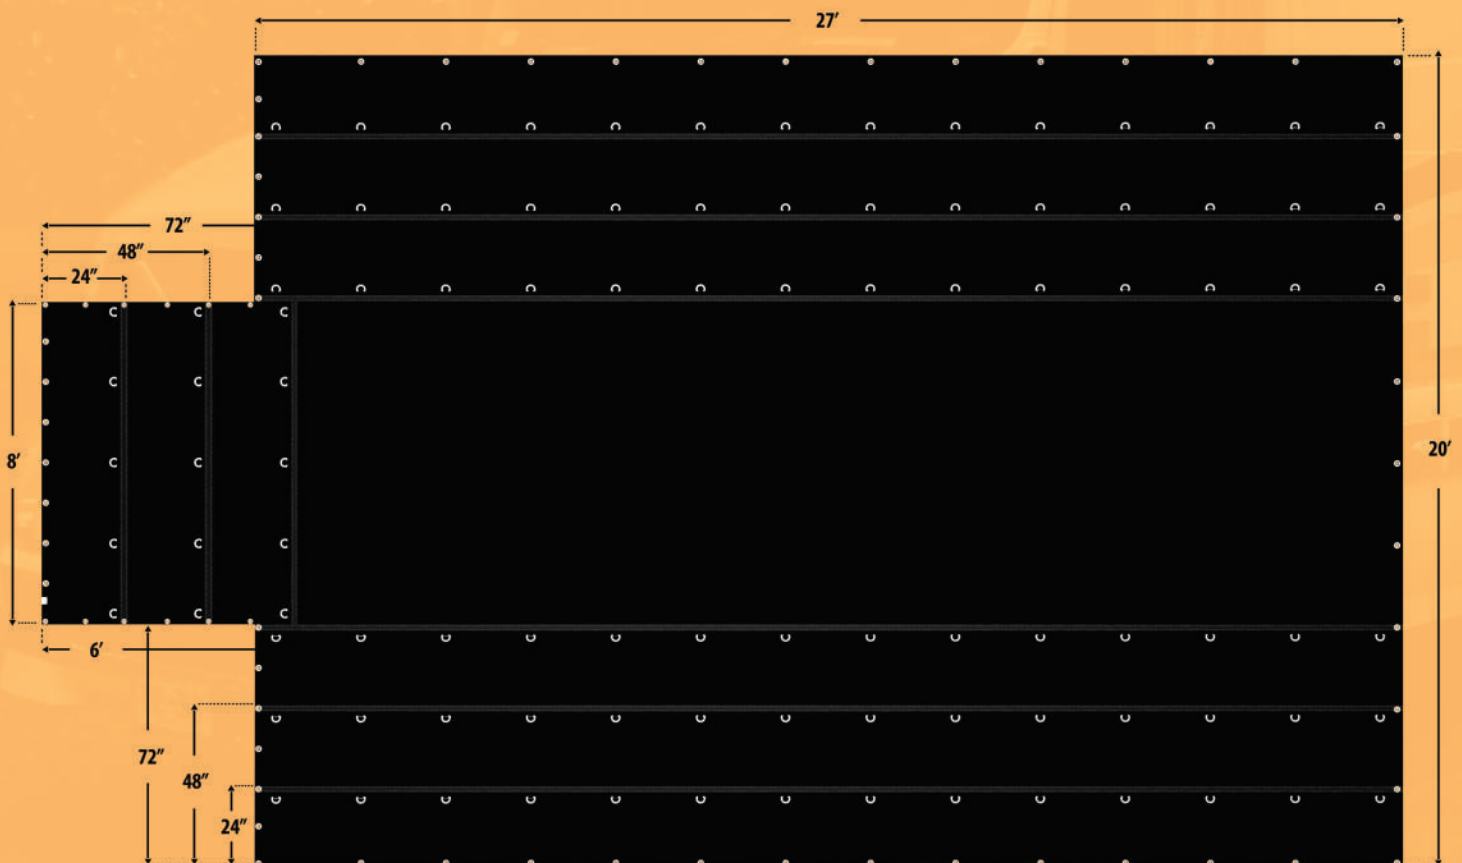

## Truck Tarp Lumber 6' drops / 18 Oz

- The 6' drop Lumber Tarp is a heavy duty and 100% waterproof product that protects your cargo even in the toughest conditions.
- It is ideal for flatbed trailers up to 53' with a standard finish and sizes.
- Manufactured with 18 oz. of premium PVC coated polyester fabric, hermetically sealed with high quality and resistant accesories.
- Its flexibility ensures a quick fit for your load.
- Available in Black.
- 100% quality guarantee.