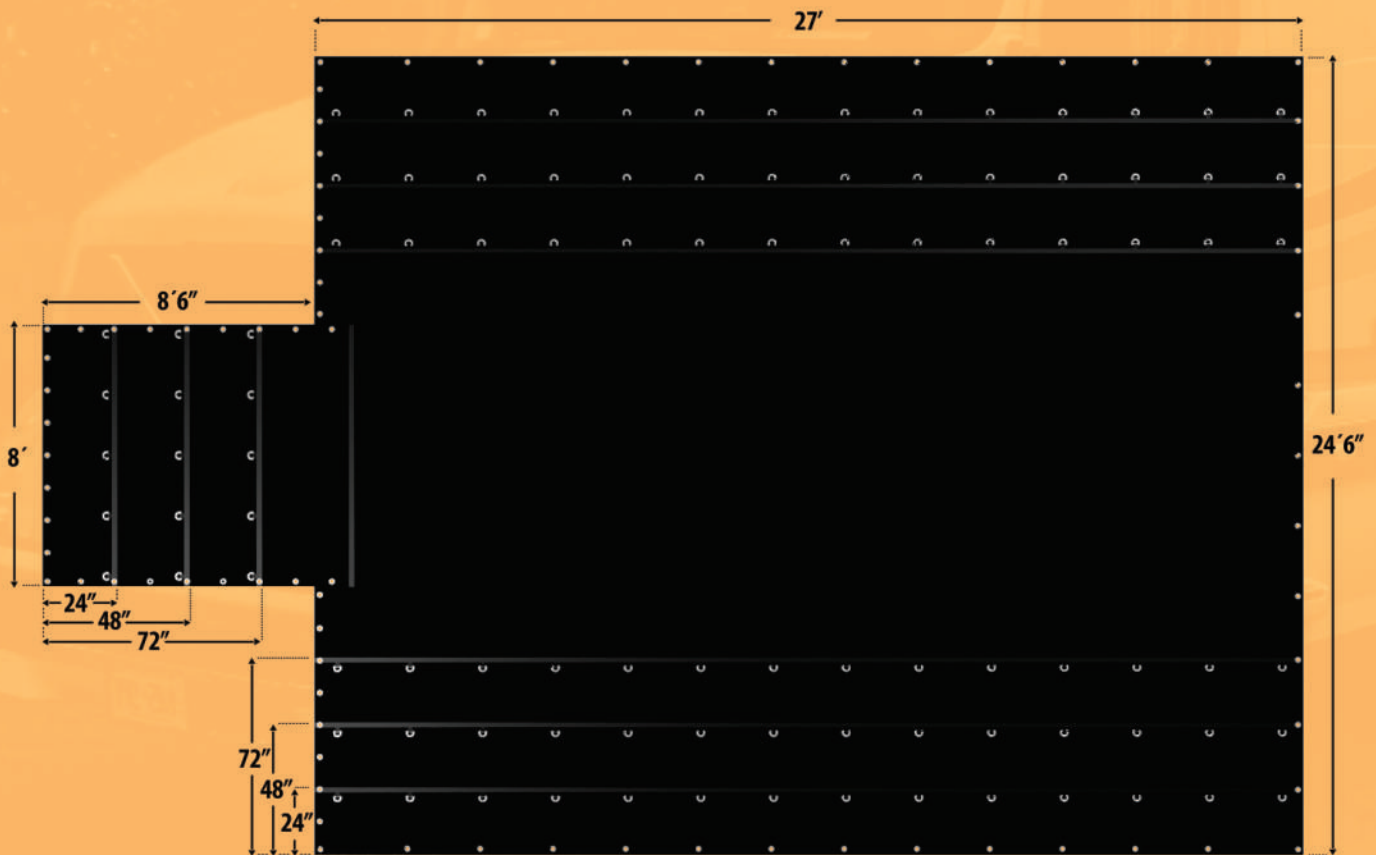

# Truck Tarp Lumber

## 8' drops / 18 Oz

- The 8' ft drop Lumber Tarp is a heavy duty and 100% waterproof product that protects your cargo in the toughest of conditions.
- It is ideal for flatbed trailers up to 53' with a standard finish and sizes.
- Manufactured with 18 oz. of premium PVC coated polyester fabric, hermetically sealed with high quality and resistant accessories. Its flexibility gives a quick fit to your load.
- Available in Black.
- 100% quality guarantee.