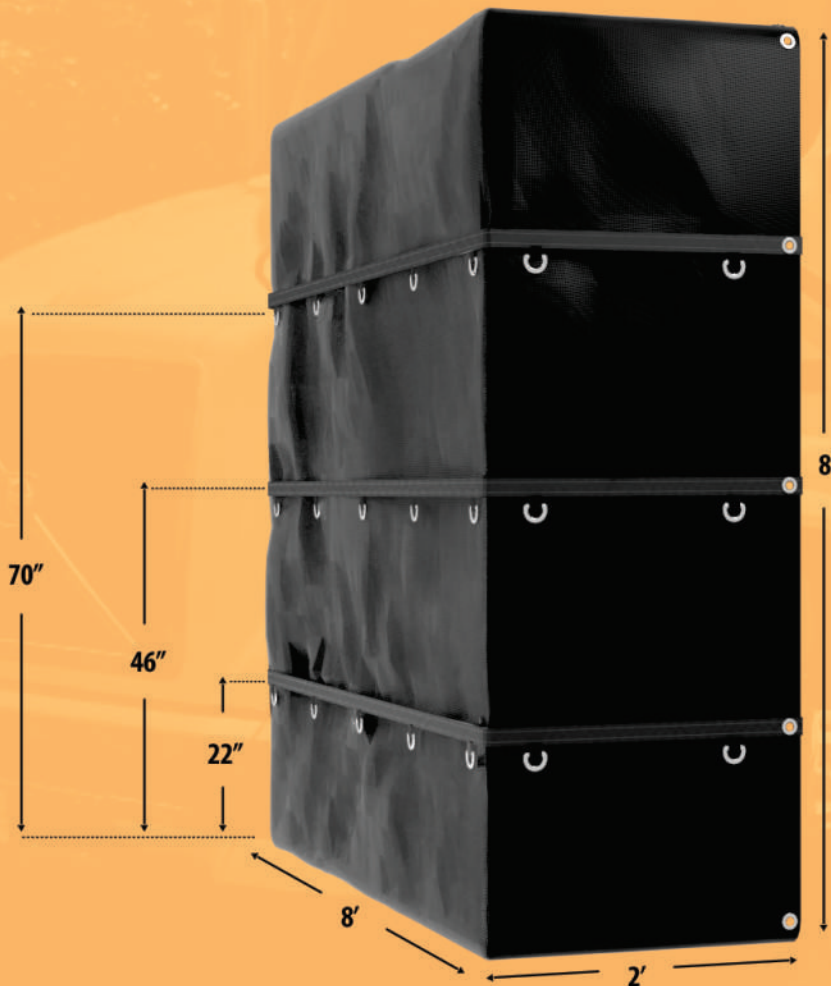

## Truck Tarp Smoke 8x2

- Smoke tarps provide protection against soot, smoke, and dust on the front end of loads.
- Designed in a rectangular shape that allows for easy installation and ensures windproof performance.
- This tarp is manufactured with 18 oz. of premium PVC coated polyester fabric.
- 100% quality guarantee.