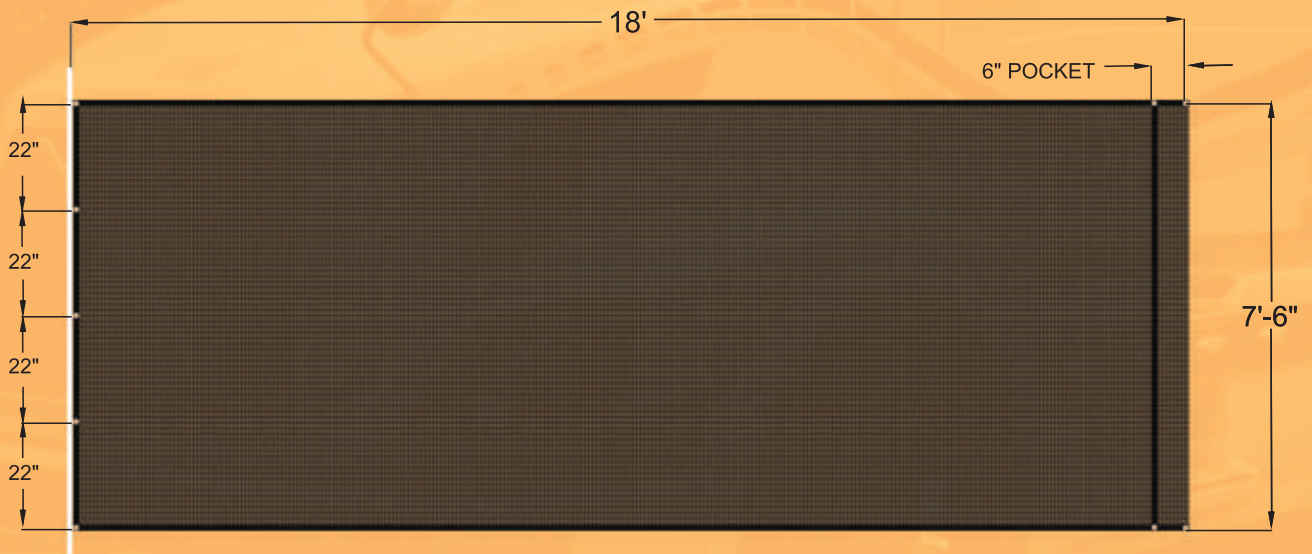

ASPHALT TARP

- Made with Lumite mesh
- 6" pocket on driver side
- Finished size 18' x 7'-6"
- Plastic tubing for easy installation

1/4 TUBING (8'-6" LONG)

*Ask for our certified products for special applications