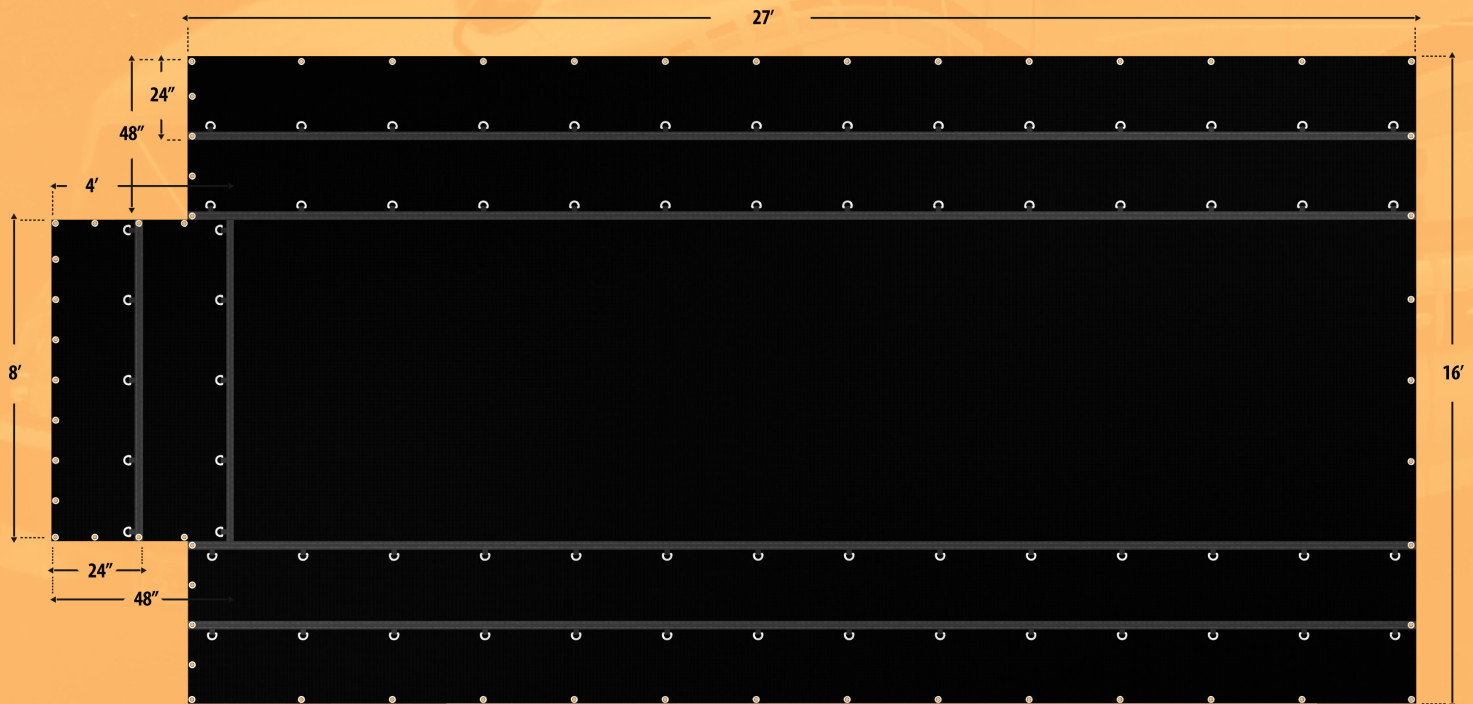

Lightweight Lumber Tarp 4' drops / 14 Oz Rip Stop

The 4' ft drop Lumber Tarp is a heavy-duty yet lightweight weatherproof product, designed to cover your cargo on the road. It is ideal for flatbed trailers up to 53' in length and is manufactured using 14 oz premium PVC-coated polyester fabric with ripstop scrim, hermetically sealed and with high-quality accessories ensuring durability. Perfect for safely covering your load. Its flexibility ensures a quick fit for your cargo.

Available in black, with 100% quality guarantee.

*Ask for our certified products for special applications