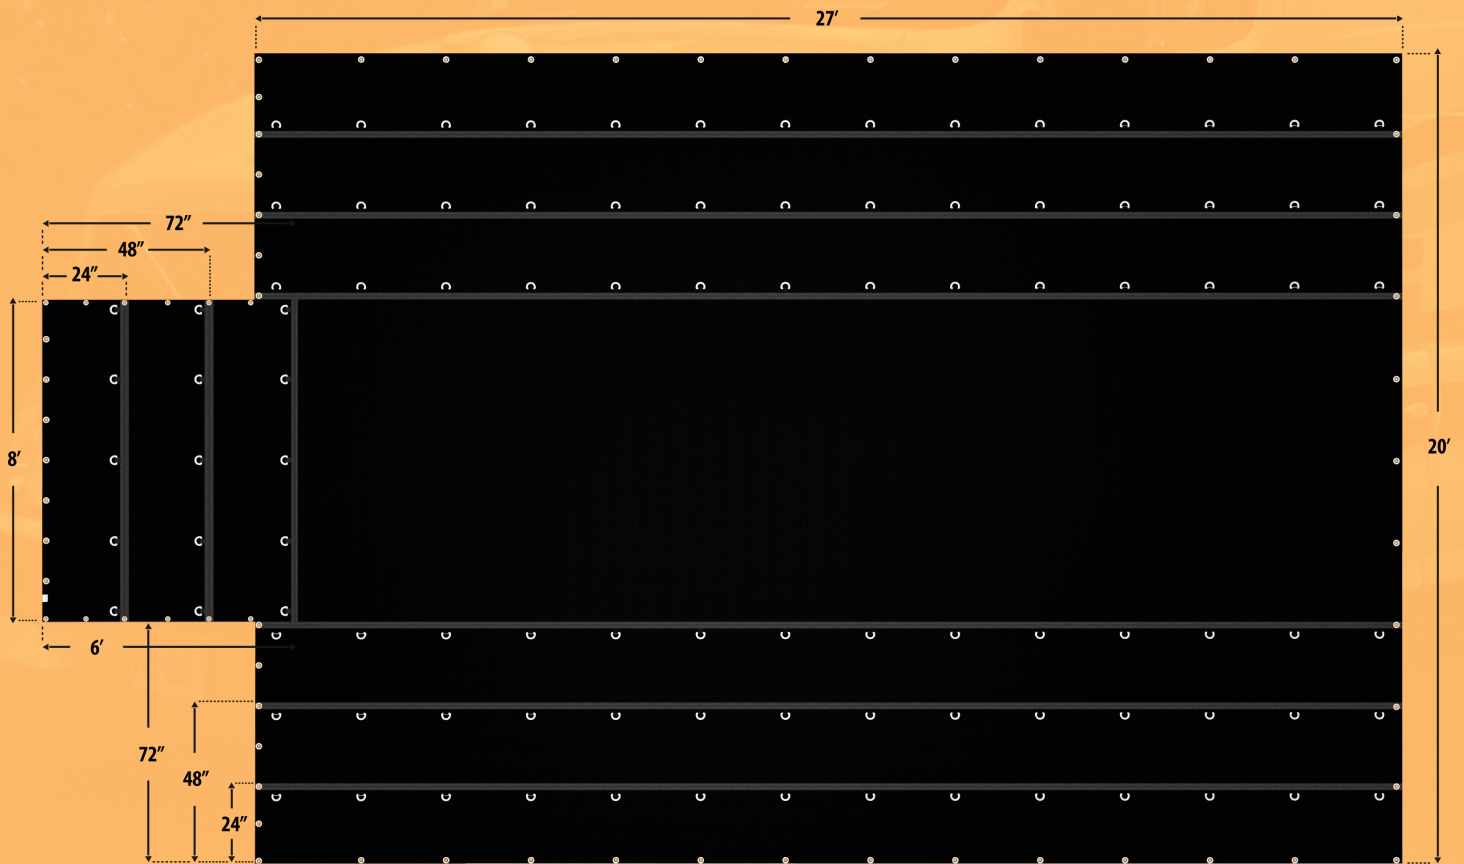

Lightweight Lumber Tarp

6' drops / 14 Oz Rip Stop

The 6' ft drop Lumber Tarp is a heavy-duty yet lightweight weatherproof product, designed to cover your cargo on the road. It is ideal for flatbed trailers up to 53' in length and is manufactured using 14 oz premium PVC-coated polyester fabric with ripstop scrim, hermetically sealed and with high-quality accessories ensuring durability. Perfect for safely covering your load. Its flexibility ensures a quick fit for your cargo.

Available in black, with 100% quality guarantee.

*Ask for our certified products for special applications