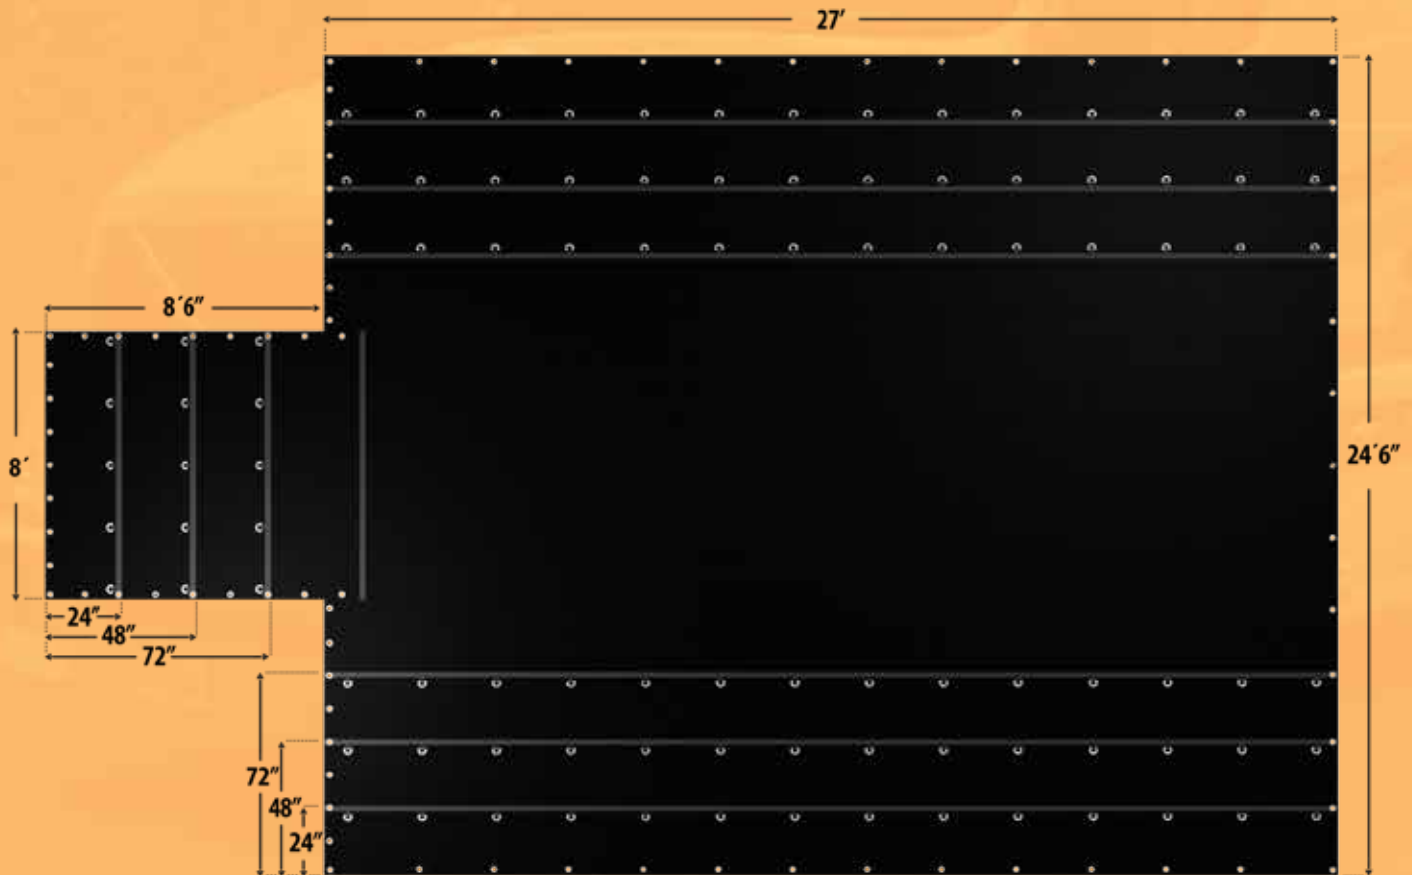

Lightweight Lumber Tarp

8' drops / 14 Oz. Open weave Rip Stop

The 8' ft drop Lumber Tarp is a heavy-duty yet lightweight weatherproof product, designed to cover your cargo on the road. It is ideal for flatbed trailers up to 53' in length and is manufactured using 14 oz premium PVC-coated with open weave ripstop scrim polyester fabric, hermetically sealed and with high-quality accessories ensuring durability. Perfect for safely covering your load. Its flexibility ensures a quick fit for your cargo.

Available in black, with 100% quality guarantee.

*Ask for our certified products for special applications