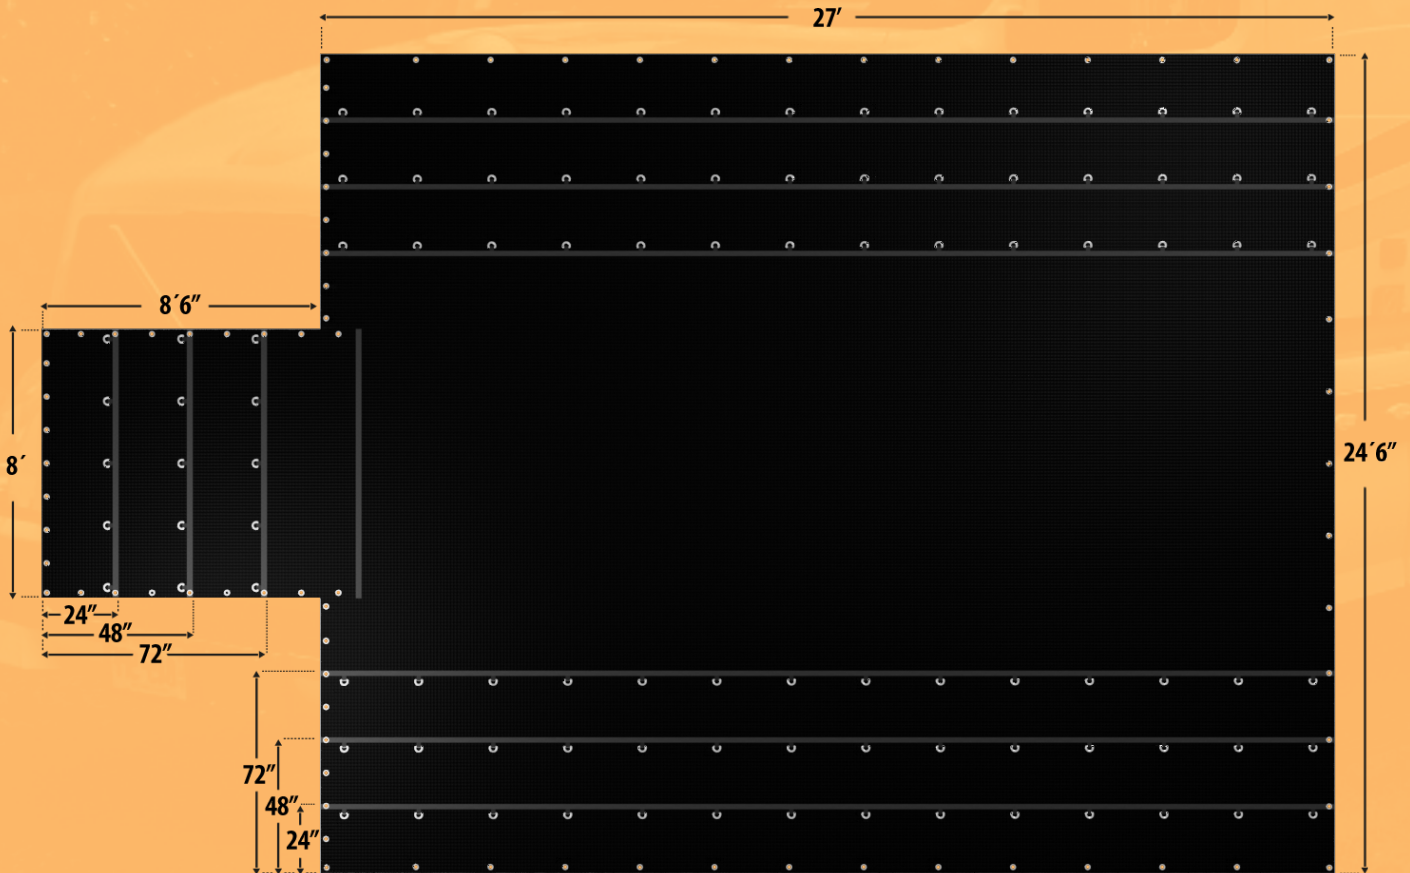

Lightweight combo Lumber Tarp

8' drops / 16 Oz / 14 Oz

The 8' ft drop Lumber Tarp is a heavy-duty yet lightweight weatherproof product, designed to cover your cargo on the road. It is ideal for flatbed trailers up to 53' in length and is manufactured using 16 oz / 14 oz premium PVC-coated polyester fabric, hermetically sealed and with high-quality accessories ensuring durability. Perfect for safely covering your load. Its flexibility ensures a quick fit for your cargo.

Available in black, with 100% quality guarantee.

*Ask for our certified products for special applications