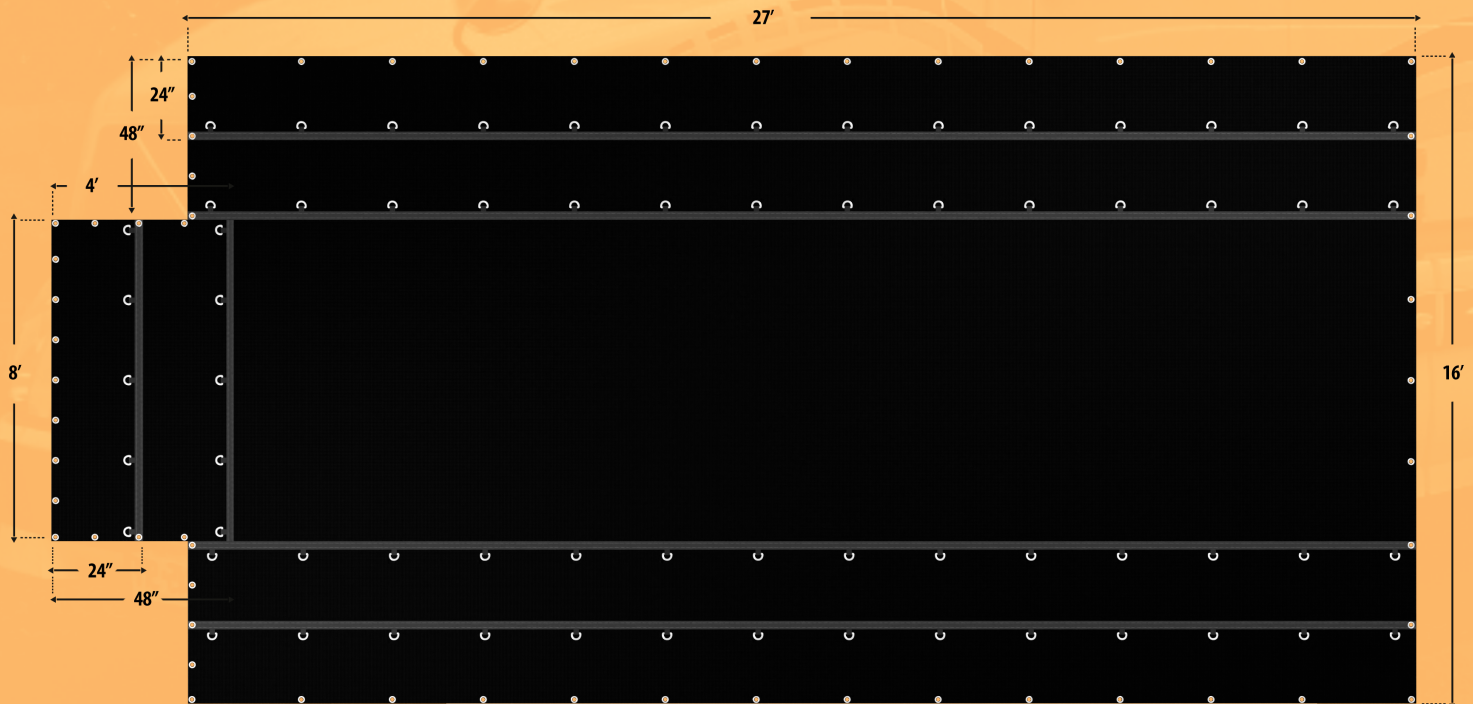

Super Lightweight Lumber Tarp 4' drops / 11 Oz Rip Stop

The 4' ft drop Lumber Tarp is a heavy-duty yet Super lightweight weatherproof product, designed to cover your cargo on the road. It is ideal for flatbed trailers up to 53' in length and is manufactured using 11 oz premium PVC-coated polyester fabric with ripstop scrim, hermetically sealed and with high-quality accessories ensuring durability. Perfect for safely covering your load. Its flexibility ensures a quick fit for your cargo.

Available in black, with 100% quality guarantee.

*Ask for our certified products for special applications