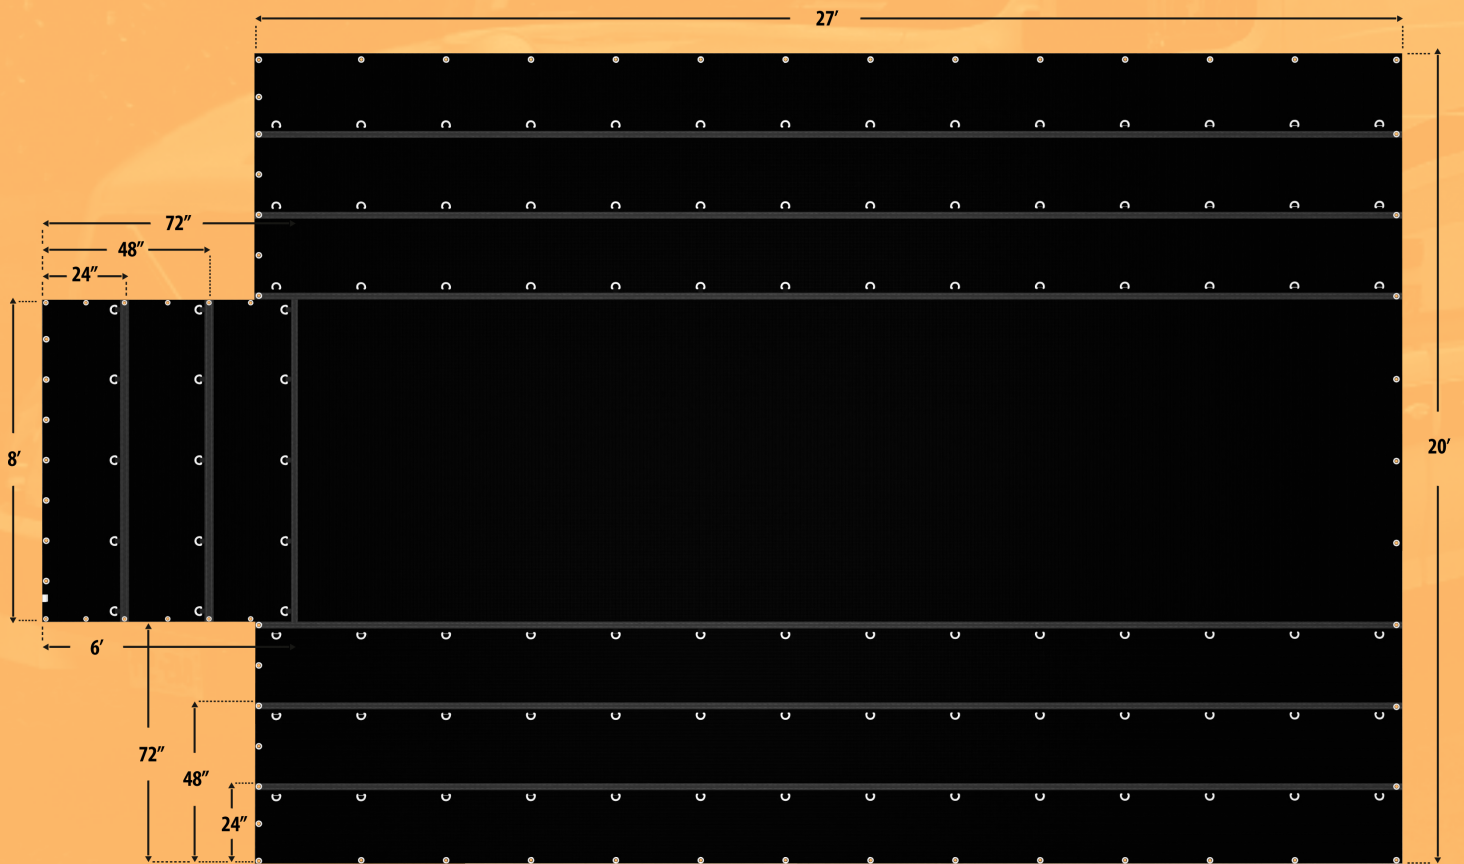

Super Lightweight Lumber Tarp

6' drops / 11 Oz Rip Stop

The 6' ft drop Lumber Tarp is a heavy-duty yet super lightweight weatherproof product, designed to cover your cargo on the road. It is ideal for flatbed trailers up to 53' in length and is manufactured using 11 oz premium PVC-coated polyester fabric with ripstop scrim, hermetically sealed and with high-quality accessories ensuring durability. Perfect for safely covering your load. Its flexibility ensures a quick fit for your cargo.

Available in black, with 100% quality guarantee.

*Ask for our certified products for special applications