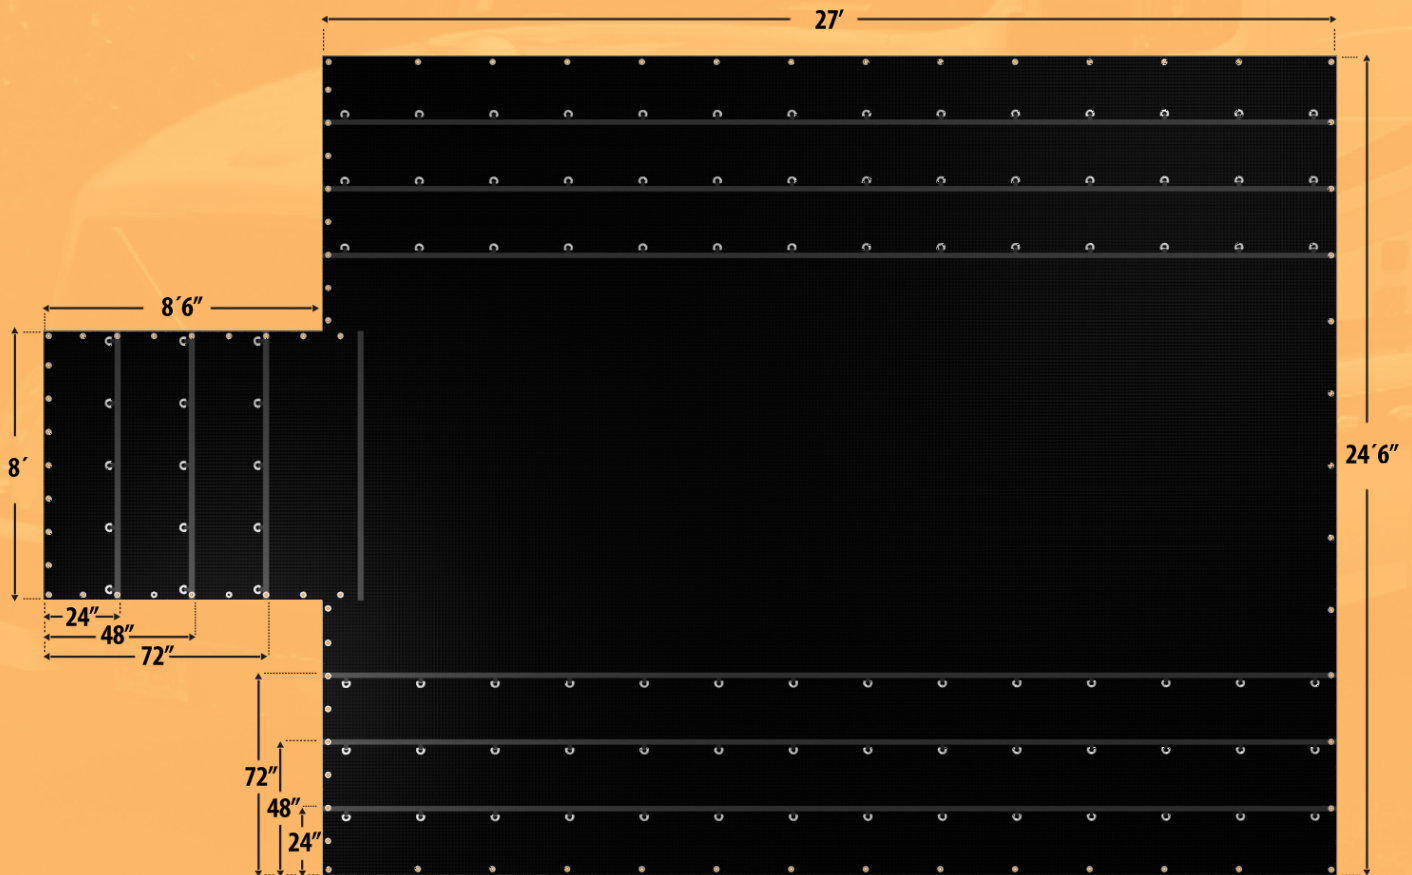

Super Lightweight Lumber Tarp

8' drops / 11 Oz Rip Stop

The 8' ft drop Lumber Tarp is a heavy-duty yet super lightweight weatherproof product, designed to cover your cargo on the road. It is ideal for flatbed trailers up to 53' in length and is manufactured using 11 premium PVC-coated with ripstop scrim polyester fabric, hermetically sealed and with high-quality accessories ensuring durability. Perfect for safely covering your load. Its flexibility ensures a quick fit for your cargo.

Available in black, with 100% quality guarantee.

*Ask for our certified products for special applications